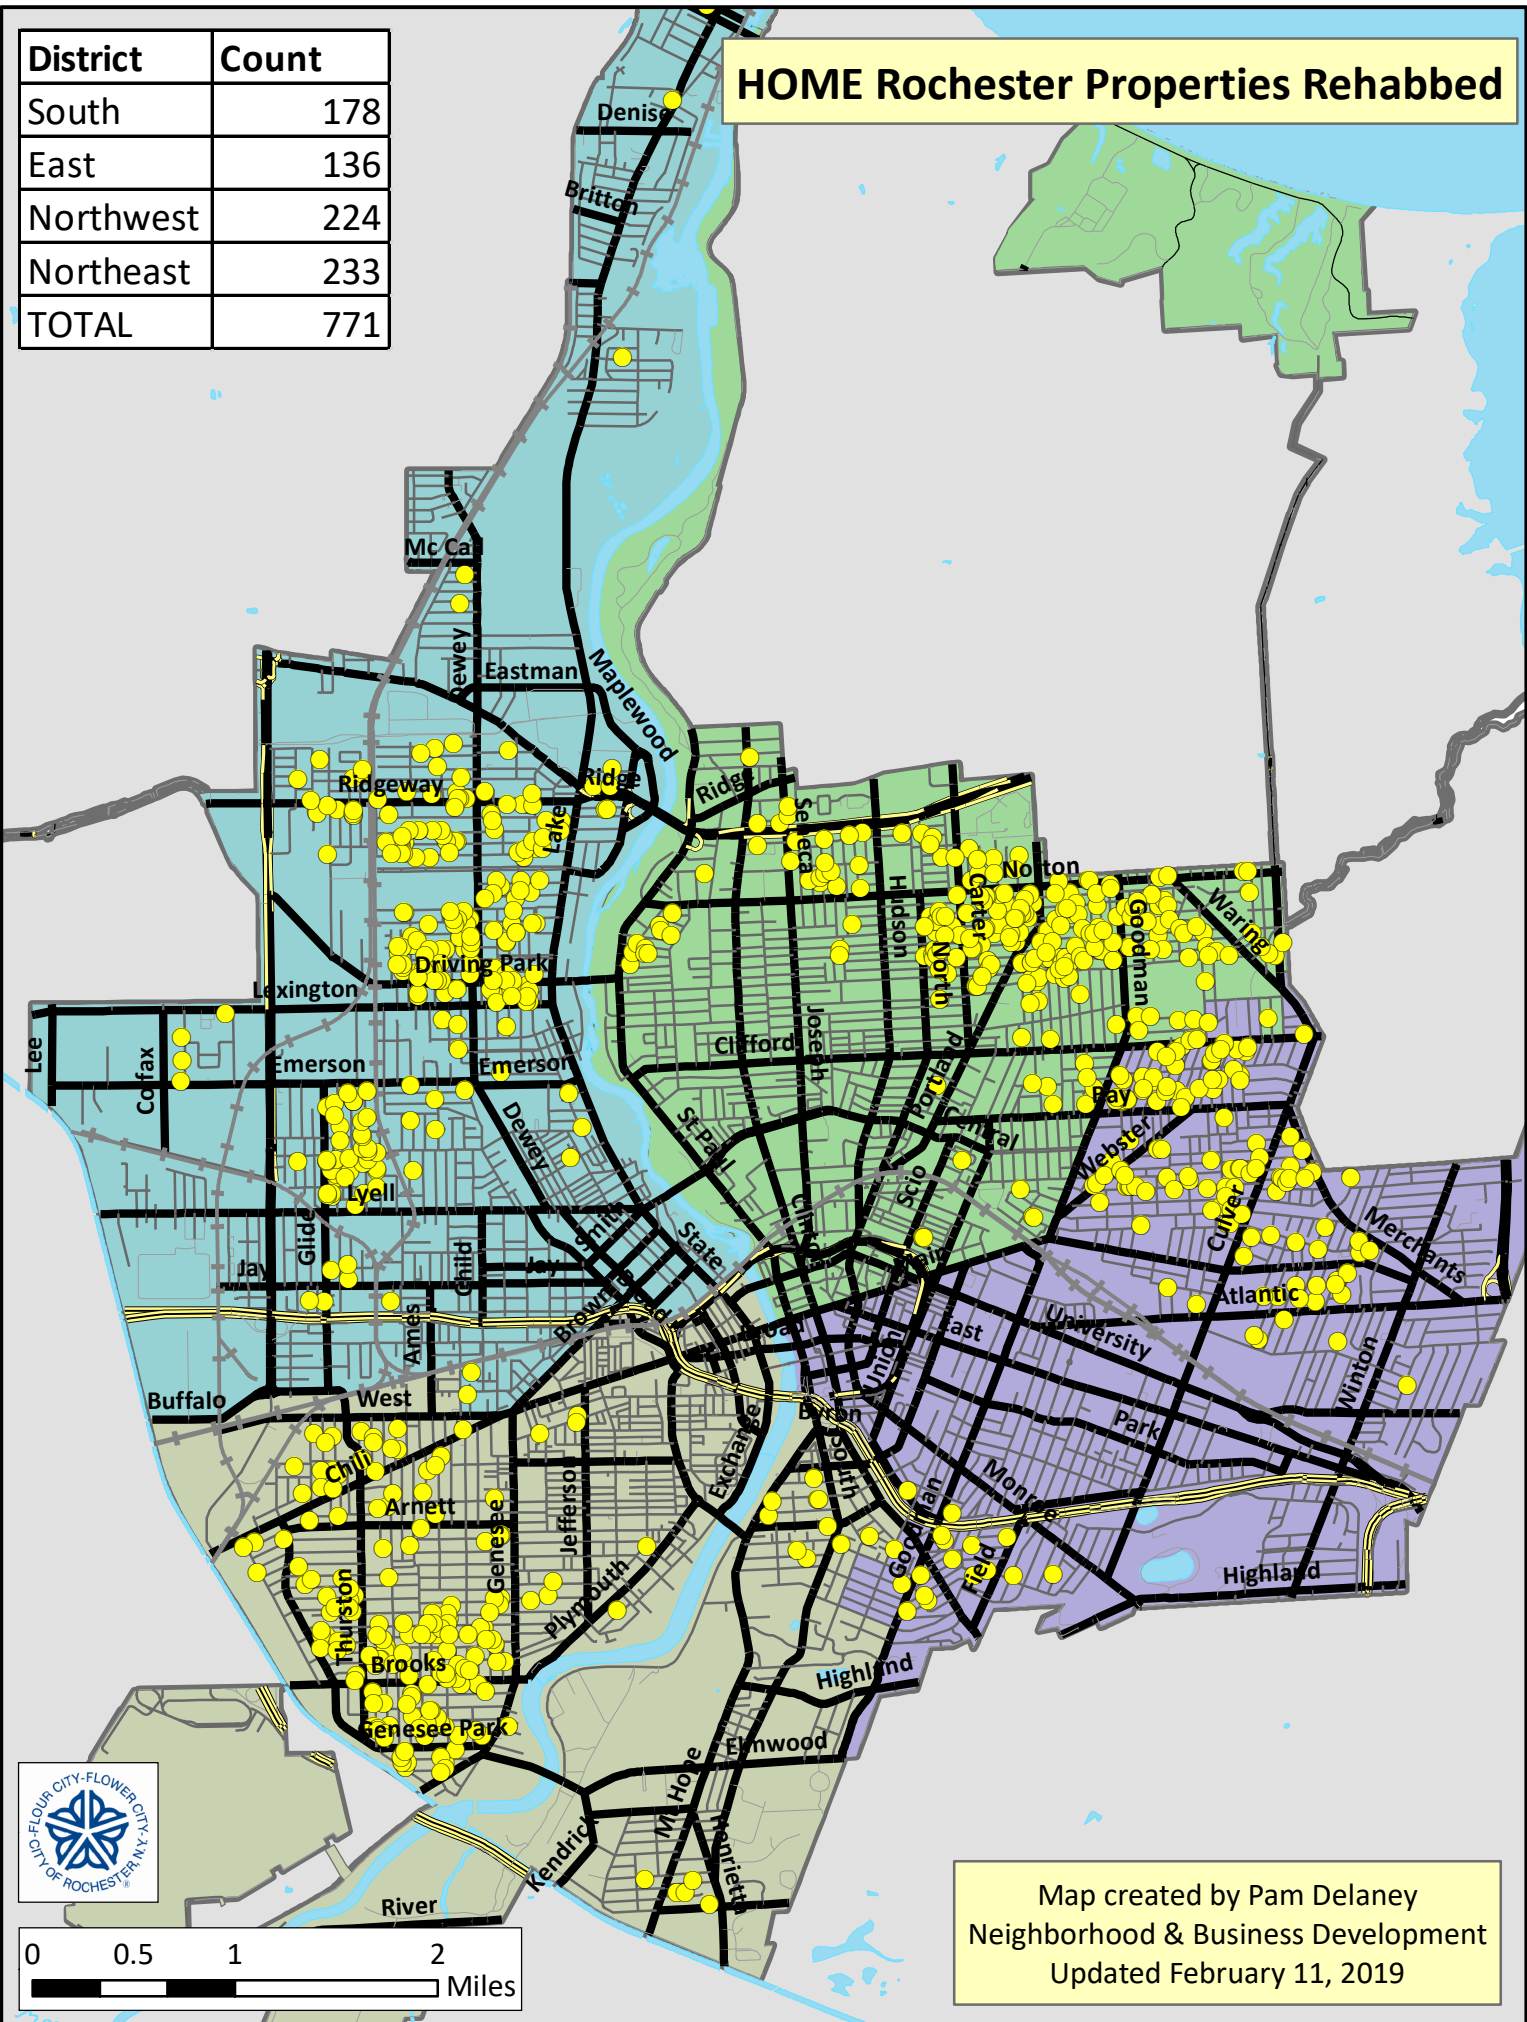

HOME Rochester Properties Rehabbed

District	Count
South	178
East	136
Northwest	224
Northeast	233
TOTAL	771

Map created by Pam Delaney
 Neighborhood & Business Development
 Updated February 11, 2019